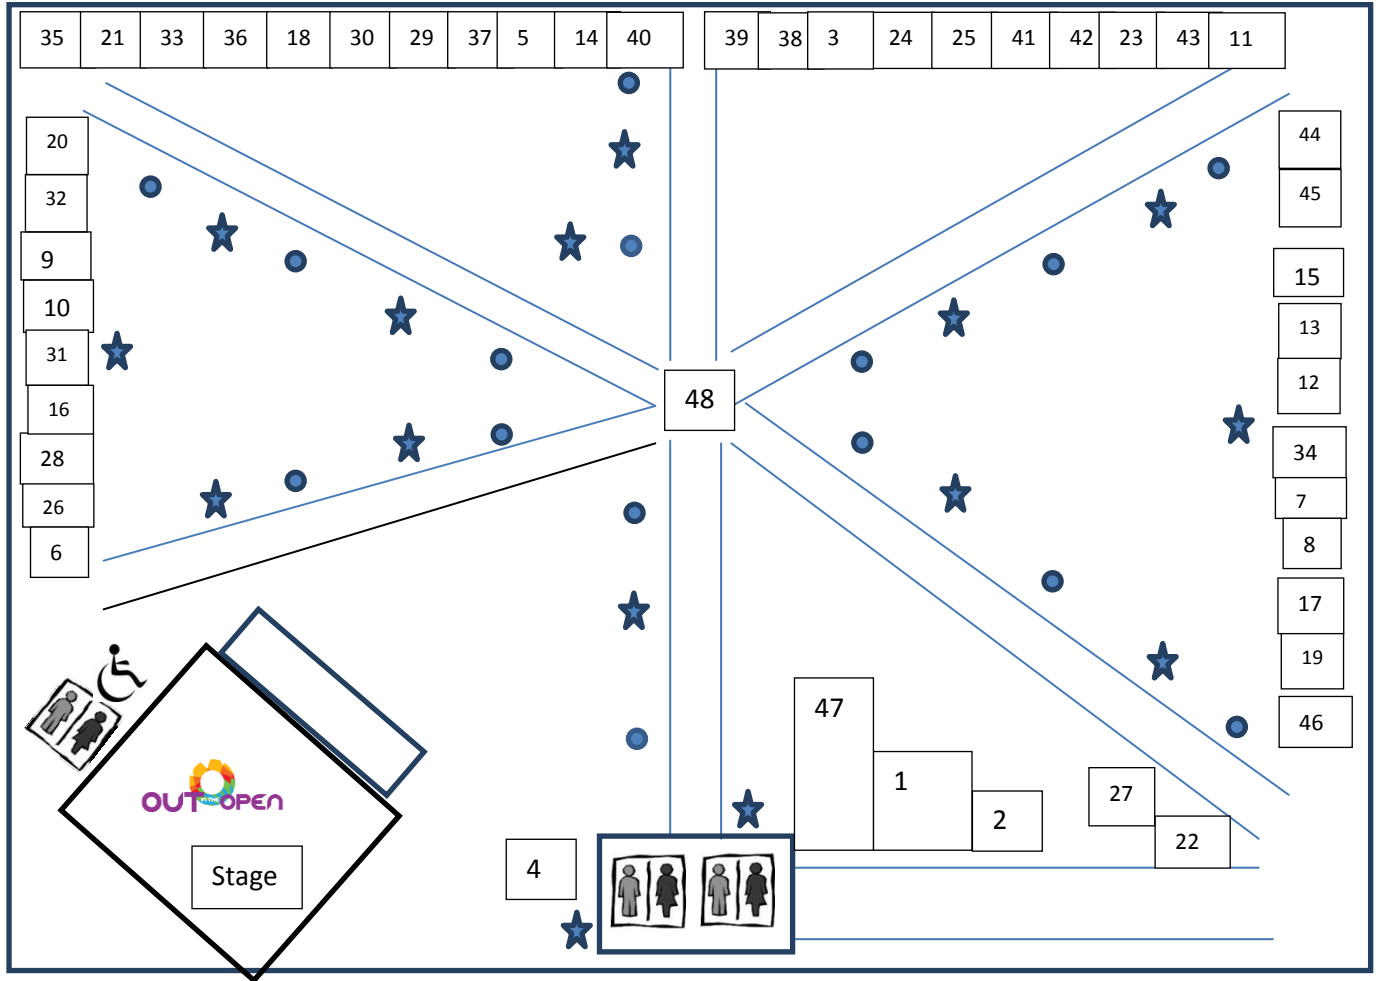

NIXON STREET

W
E
L
S
F
O
R
D

S
T
R
E
E
T

W
Y
N
D
H
A
M

S
T
R
E
E
T

1. Dreamworks Jumping castle
2. Elite Events Party Hire – Sumo suits
3. Chef’s Toolbox
4. Stage Performer/Artist CD sales, etc.
5. Psychic Medium – Cathrine Rose
6. The Bridge Youth Service
7. Simply Creative Foods – Vietnam Food House
8. Flamin’ Woodfired Pizza
9. headspace Shepparton
10. headspace Shepparton
11. St John Ambulance
12. Café Buzz Box
13. La Crepe Downunder
14. GV Amnesty International Group
15. Lions Club of Shepparton Inc. (BBQ)
16. Diversity Group/Kildonan UnitingCare
17. Victoria Police GLLO Unit
18. Living Positive Victoria
19. Australian Equality Party
20. Chris’ Quality DVDs
21. Mental Illness Fellowship
22. OUTintheOPEN info tent/colouring comp.
23. PartyLite
24. Roger's Clutter – 2nd Hand Books
25. Roger's Clutter – 2nd Hand Books
26. Relationships Australia Victoria / Art Activity
27. JOY 94.9
28. Act-Belong-Commit – GV Health
29. Sunglasses & Hats – Pat Casey
30. Buttons ‘n’ More
31. Minus18
32. Goulburn Valley Pride & PFLAG Shepparton
33. Community Health @ GV Health
34. Rick – Hot Dog Man (Mobile Food Van)
35. Primary Care Connect
36. Melb. Sex. Health Centre/Wulumperi Aboriginal Unit
37. Kelly’s Smells
38. Crea Direct / Tupperware / Nutrimetics
39. Envy Jewellery
40. Gay & Lesbian Immigration Taskforce
41. Faydra Blends – Homemade Soaps, etc.
42. KE Emporium
43. Melbourne Rainbow Band
44. Goulburn Valley Regional Library Corp.
45. Kaleidoscope Books
46. The Australian Greens
47. WirraMirra Too Petting Zoo
48. OUTintheOPEN surveys, donation collection, raffle