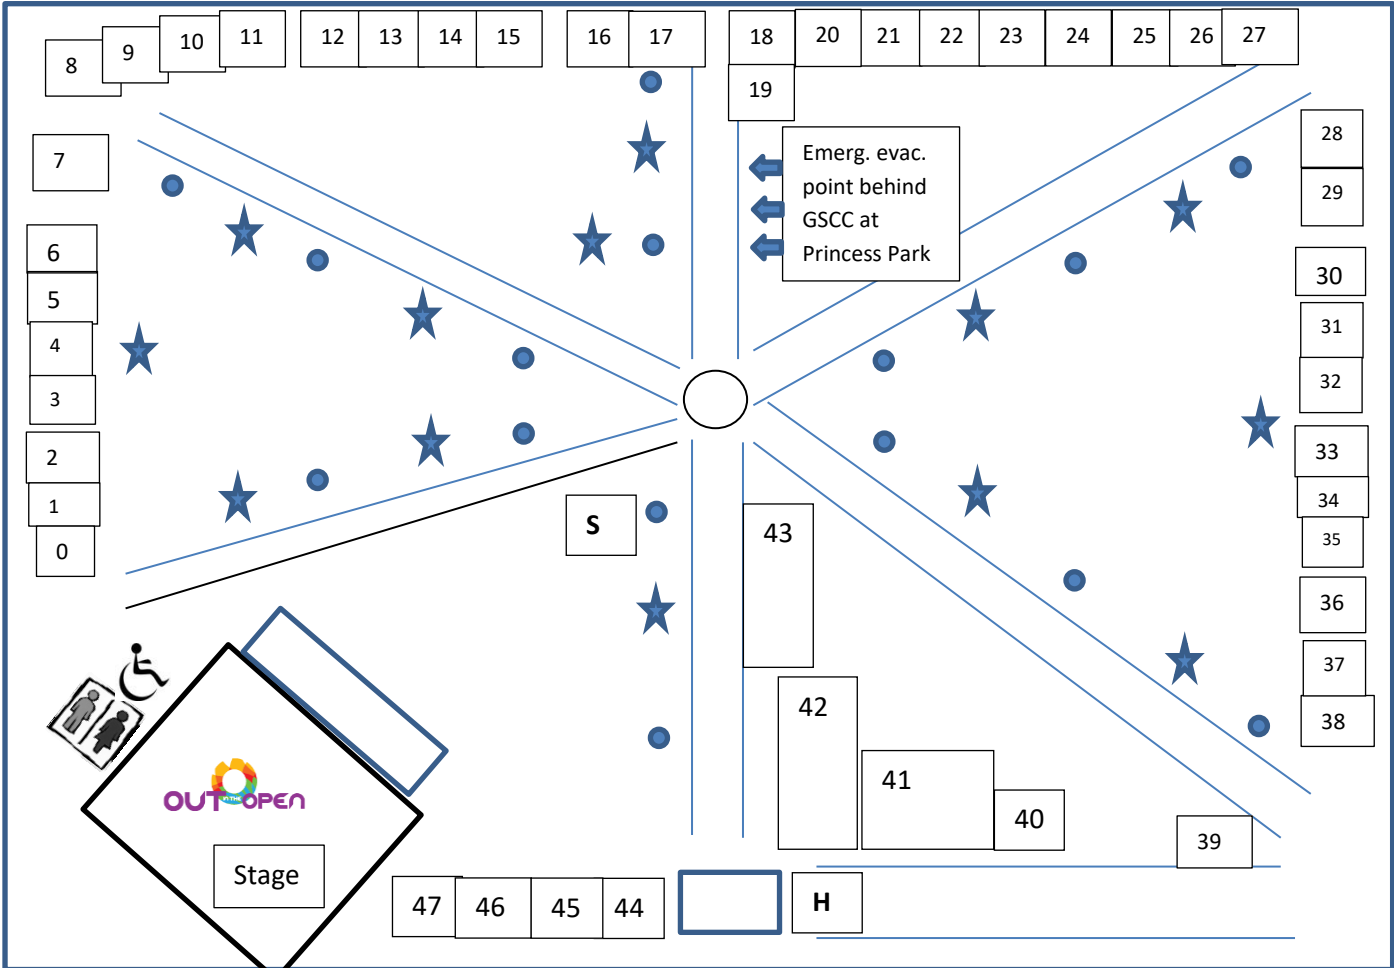

NIXON STREET

WYNDHAM STREET

WELSFORD STREET

Emerg. evac.
point behind
GSCC at
Princess Park

S

43

42

41

8

9

10

11

12

13

14

15

16

17

18

19

20

21

22

23

32

33

34

35

36

37

38

Legend