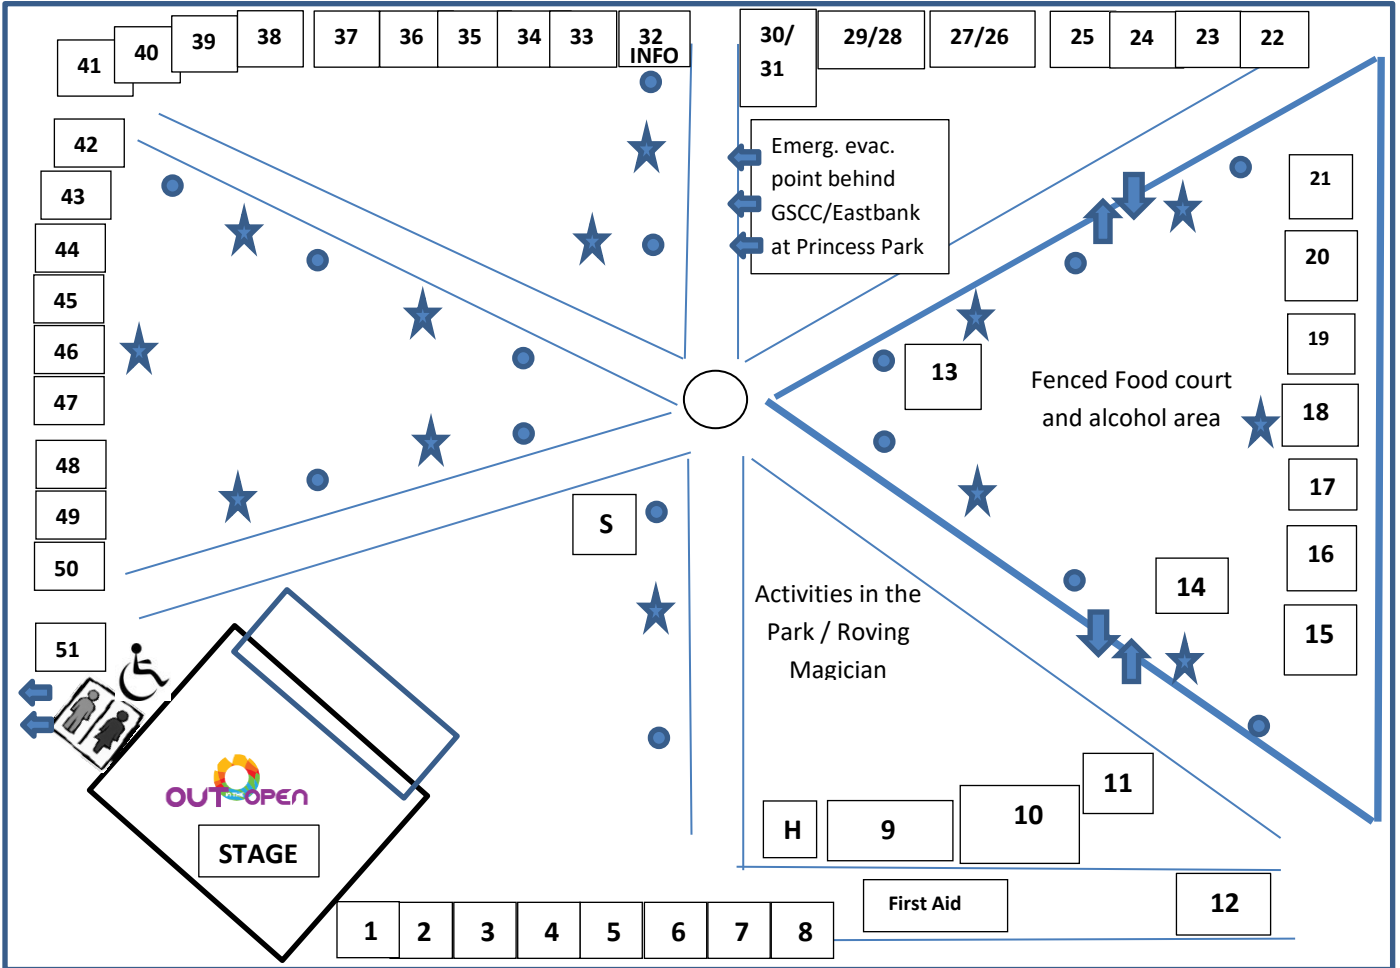

NIXON STREET

WELSFORD STREET

WYNDHAM STREET

Legend

Powered light posts OR power source

Light posts

Toilets (NOTE: more available at Eastbank)

H

Hydration station

3m x 3m marquee (or 6m x 3m as ordered)

S

Sound marquee

STALL NAMES/NUMBERS 2017

1. Joy Nappy
2. Switchboard Victoria / Out And About
3. Carers Victoria
4. Equality Campaign
5. Rainbow Labor
6. Relationships Australia Victoria
7. Rainbow Fertility
8. Goulburn Valley Libraries - Shepparton
9. Rainbow Families
10. It's Party Time Jumping Castle
11. It's Party time Fairy Floss and Snow Cones
12. ONE FM – live radio broadcast
13. The Swig Rig – licenced beverage vendor
14. VicBears Inc Picnic Area
15. Bay Leaf Indian Food
16. Karen's Baked Potatoes
17. Rick's Hot Dog Van
18. Café Buzz Box
19. La Crepe Downunder
20. Top Notch Poffertjes (mini Dutch pancakes)
21. Lions Club of Shepparton BBQ
22. VAC Down an' Dirty Campaign
23. Victorian Aids Council – Pronto!
24. VicBears Inc
25. Community Health at Goulburn Valley Health
26. Ambience By Coco
27. Ambience By Coco
28. Tie-dyed Clothing and Air Brushed Face Painting
29. Tie-dyed Clothing and Air Brushed Face Painting
30. Roger's Clutter and Second Hand Books
31. Roger's Clutter and Second Hand Books
32. INFORMATION TENT / GV Pride
33. Uniting Victoria and Tasmania
34. Diversity Group, Uniting Shepparton
35. Greater Shepparton LGBTIQ+ Community Alliance
36. Dementia Australia
37. Murray Primary Health Network
38. GV Amnesty International
39. Gay and Lesbian Tourism Australia (GALTA)
40. Wellways
41. Living Positive Victoria
42. Australian Greens / GM Greens
43. Goulburn Valley Crossfit
44. Equal Love
45. Hume Phoenix Inc
46. Bisexual Alliance Victoria Inc
47. headspace Shepparton
48. Berry Street
49. StartOut Australia
50. Rainbow Store
51. Shepparton Art Museum (SAM)