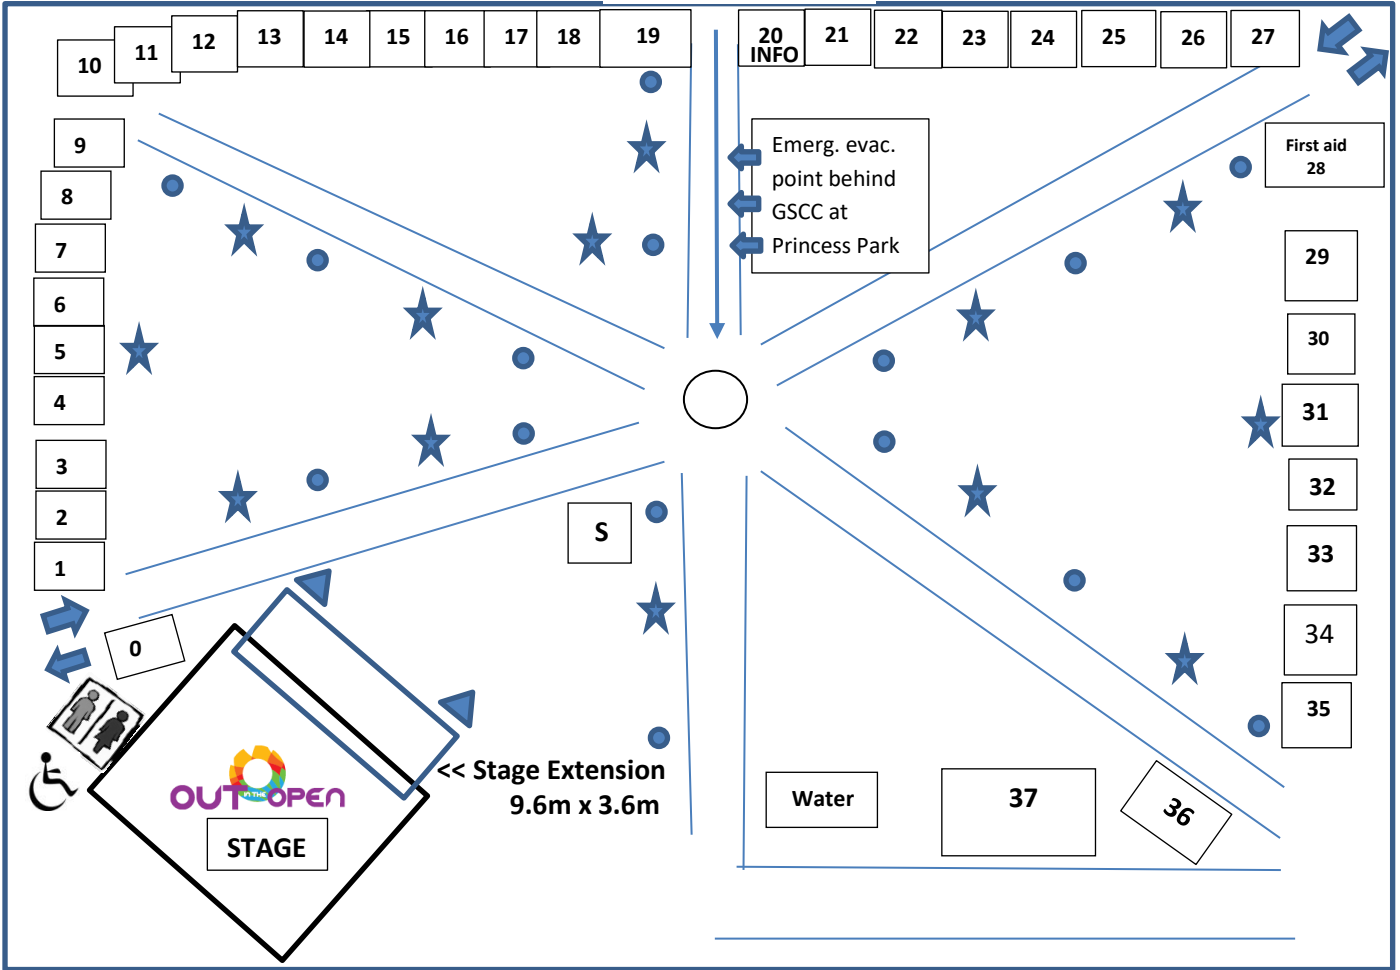

NIXON STREET

WELSFORD STREET

WYNDHAM STREET

## Legend

Powered light posts OR power source

Light posts

Toilets (NOTE: More available at Eastbank)

2 x ONLY entry/exit points manned by security

GV Water Café Set-up – free water

3m x 3m marquee – stallholder/food vendor

Sound marquee

Speakers

Vehicle Access Corridor – along pathways **ONLY**

### STALL NAMES/NUMBERS 2019

0. Shepparton Art Museum (SAM)
1. headspace Shepparton
2. GV Regional Library
3. APMHA Health Care
4. I Love Churros
5. I Love Churros
6. Tupperware

7. GROW
8. Set In Cement
9. Gee Be Publications
10. Victorian Greens
11. Victorian Pride Centre
12. Wellways
13. Switchboard
14. VincentCare Victoria
15. Carers Victoria
16. GOTAFE
17. GOTAFE
18. Uniting's Diversity Project
19. Intereach and iVan
20. Information Tent / GV Pride
21. Information Tent / GV Pride
22. Education First Youth Foyer – Berry Street
23. Tie Dyed Clothing and Air Brushed Face Painting
24. Tie Dyed Clothing and Air Brushed Face Painting
25. Little Goodie New Shoes
26. Thorne Harbour Country
27. Thorne Harbour Health – Pronto! Van
28. St Johns Ambulance - FIRST AID
29. Lions Club of Shepparton BBQ
30. The Swig Rig
31. Top Notch Poffertjes
32. European Barbeque Catering – Turkish Gozleme
33. Coffee Van
34. Into The Wild Education
35. Into the Wild Education
36. ONE FM 98.5 FM Live radio broadcast
37. It's Party Time Jumping Castle